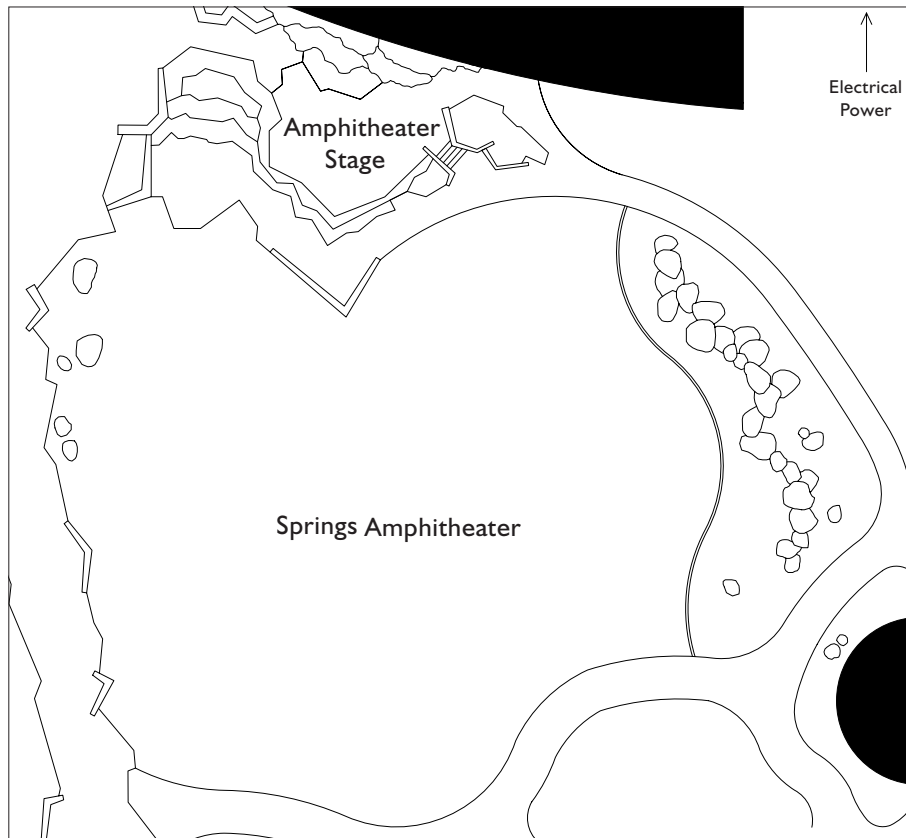

Springs Amphitheater & Amphitheater Stage

Outside of Origen Museum, Outdoors

Overall Site Plan

Visitor Center Plan

	Springs Amphitheater	Amphitheater Stage
Max. occupancy	1500	80
Reception	1500	80
Theater seating	940	—
Classroom seating	—	—
U-Shaped seating	—	—
Conference seating	—	—
Banquet rounds	700	—
Dimensions (w x l x h)	approx. 101' x 130'	approx. 30' x 23'
Square footage	13000	700
Audio/Visual		
Internet hook up	no	no
Projector and screen	no	no
Sound system	yes	yes
Electrical outlets	yes	yes
ADA accessible	yes	yes
Lighting		
Natural lighting	yes	yes
Artificial lighting	yes	yes