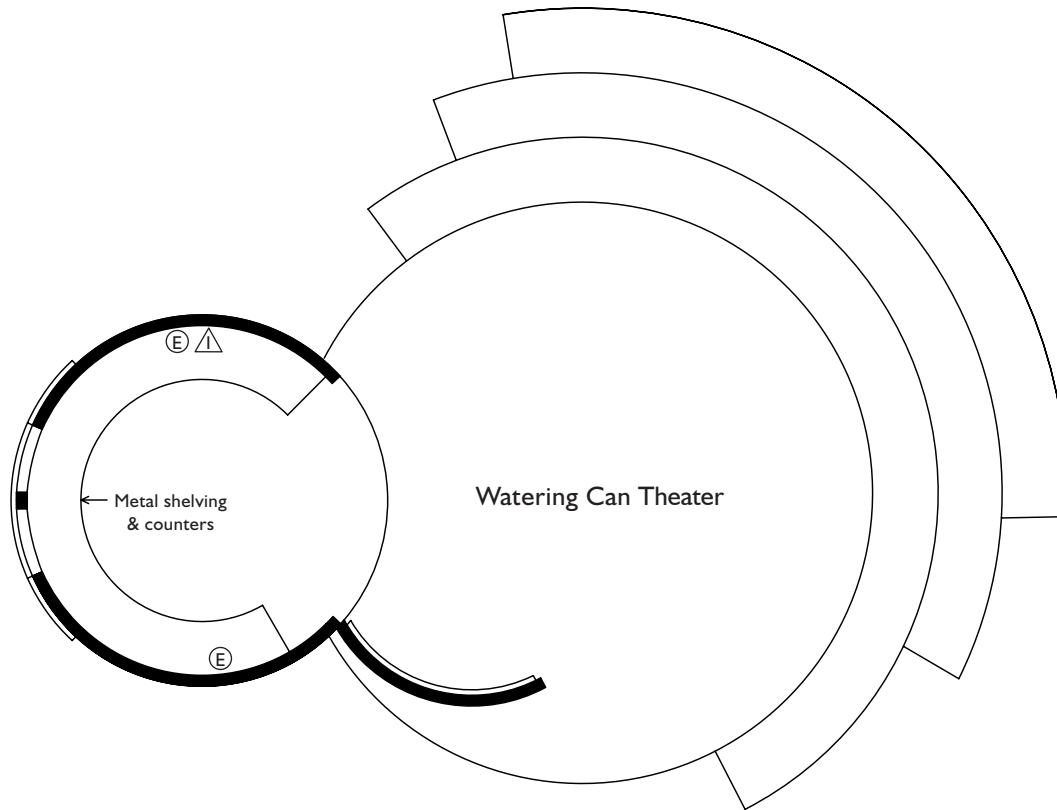

# Watering Can Theater

Desert Living Center, Gardens

Overall Site Plan

DLC Gardens Plan

	Watering Can Theater
Max. occupancy	50
Reception	—
Theater seating	50
Classroom seating	—
U-Shaped seating	—
Conference seating	—
Banquet rounds	—
Dimensions (w x l x h)	approx. 30' dia.
Square footage	255
Audio/Visual	
Internet hook up	1
Projector and screen	no
Sound system	no
Electrical outlets	2
ADA accessible	yes
Lighting	
Natural lighting	yes
Artificial lighting	fluorescent