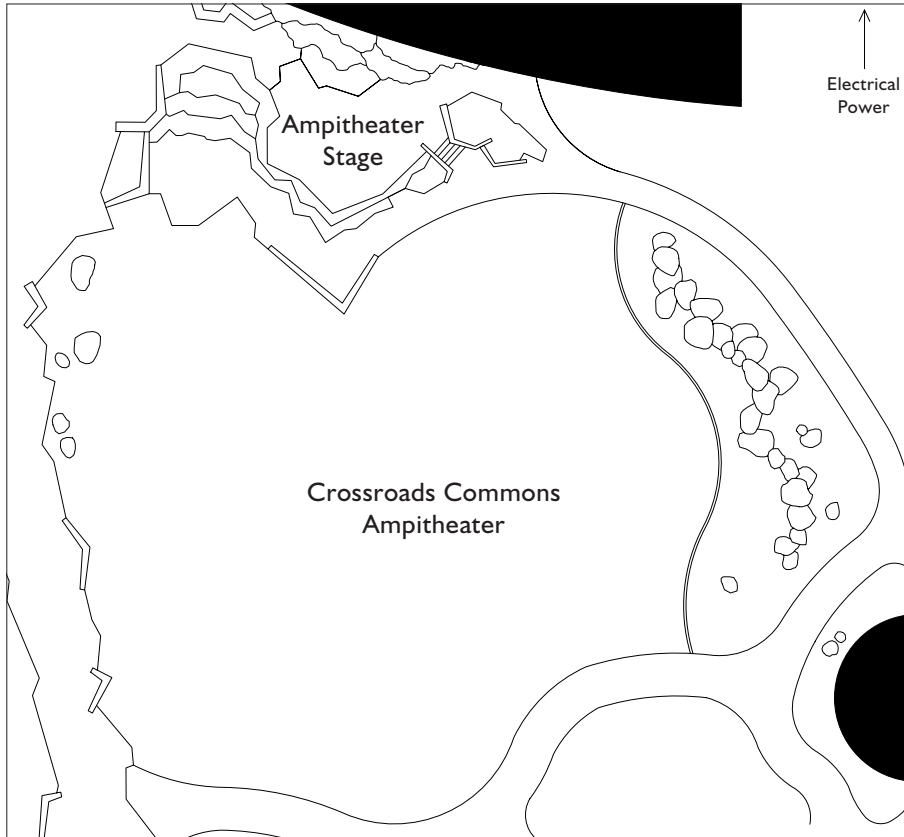

Crossroads Commons Ampitheater

Visitor Center, Outdoors

Overall Site Plan

Visitor Center Plan

	CC Ampitheater	CC Ampitheater Stage
Max. occupancy	1500	80
Reception	1500	80
Theater seating	940	—
Classroom seating	—	—
U-Shaped seating	—	—
Conference seating	—	—
Banquet rounds	700	—
Dimensions (w x l x h)	approx. 101' x 130'	approx. 30' x 23'
Square footage	13000	700
Audio/Visual		
Internet hook up	no	no
Projector and screen	no	no
Sound system	yes	yes
Electrical outlets	yes	yes
ADA accessible	yes	yes
Lighting		
Natural lighting	yes	yes
Artificial lighting	yes	yes