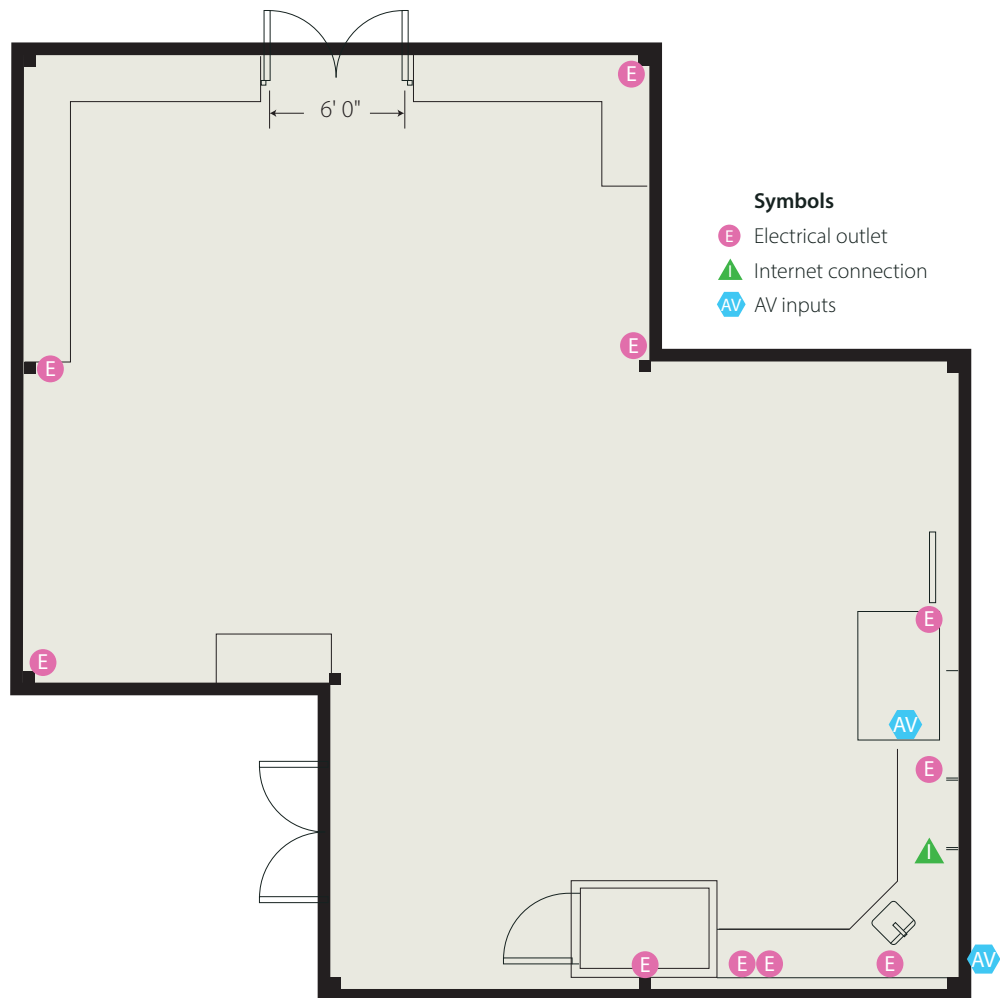

## Frame House

This fun, covered, outdoor space, located in our gardens, is perfect for cocktails or small gatherings.

- 1,300 sq ft
- Reception up to 75 people
- Banquet up to 45 people

[specialevents@springspreserve.org](mailto:specialevents@springspreserve.org) (702) 822-8779

# Frame House

Gardens

<b>Maximum occupancy</b>	
Reception	75
Banquet	45
<b>Dimensions (w x l x h)</b>	irregular x 9' high
Square footage	1,300
<b>Audio/Visual</b>	
Internet hook up	1
Projector and screen	no
Sound system	AV
<b>Electrical outlets</b>	10
<b>ADA accessible</b>	yes
<b>Lighting</b>	
Natural lighting	yes
Artificial lighting	fluorescent