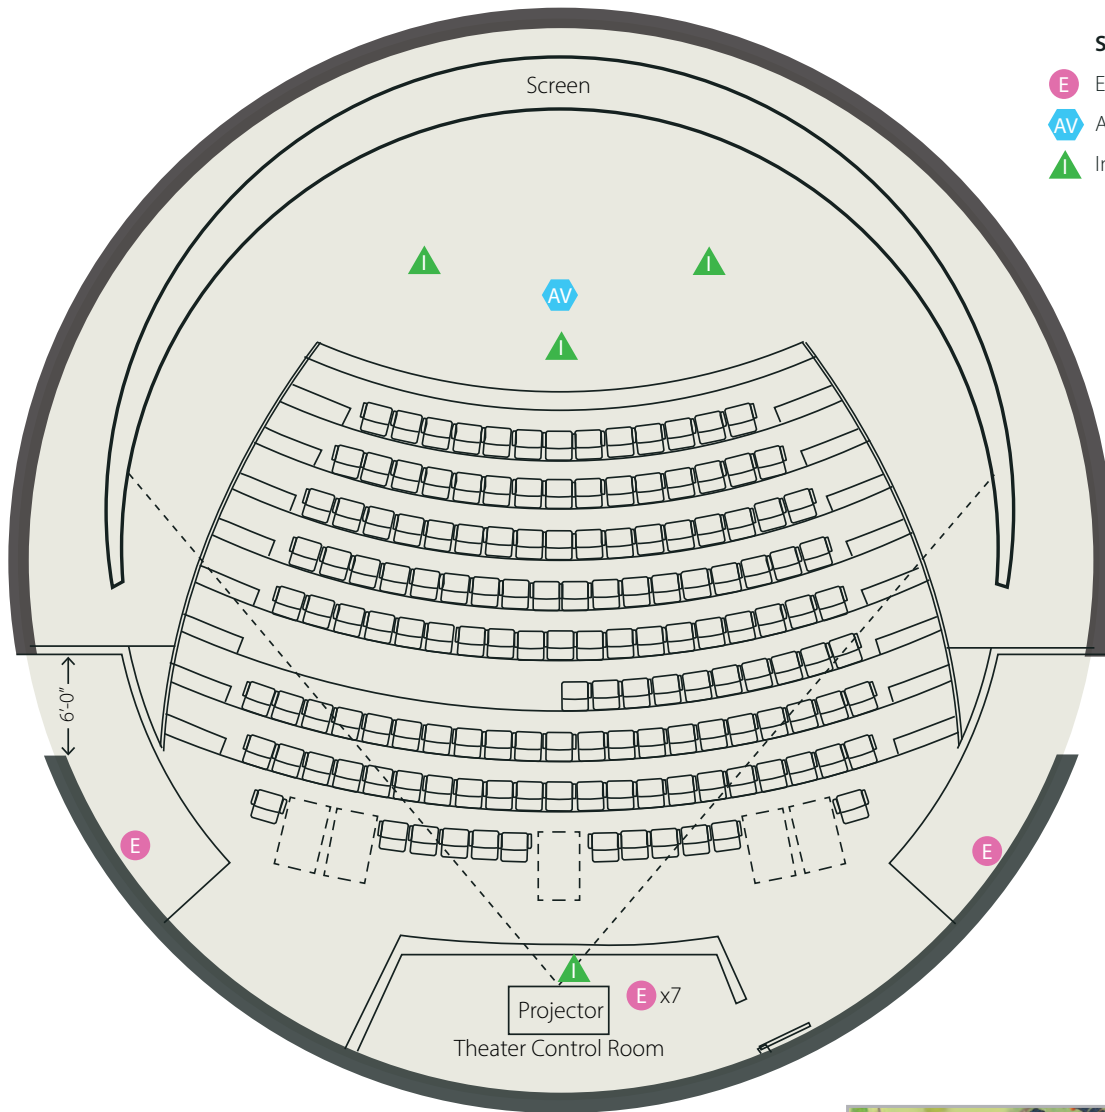

Big Springs Theater

Located in our Origen Museum, this spacious theater is well-suited for live or video conference presentations or video screenings.

- 3,160 sq ft
- 156 seats

speialevents@springspreserve.org (702) 822-8779

Big Springs Theater

Origen Museum

Symbols

- E Electrical outlet
- AV AV inputs
- ↑ Internet connection

Maximum occupancy	156
Theater seating	156
Classroom seating	156
Dimensions (w x h)	64' dia. x 72' high
Square footage	3,160
Audio/Visual	
Internet hook up	4
Projector and screen	yes
Sound system	yes
Electrical outlets	9
ADA accessible	yes
Lighting	
Artificial lighting	incandescent